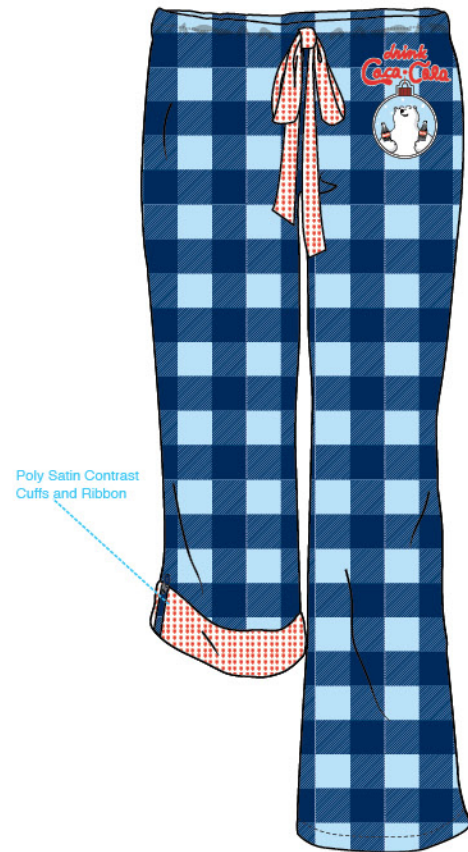

COKE BEAR ICY CHECK
FLANNEL ROLLUP PANT