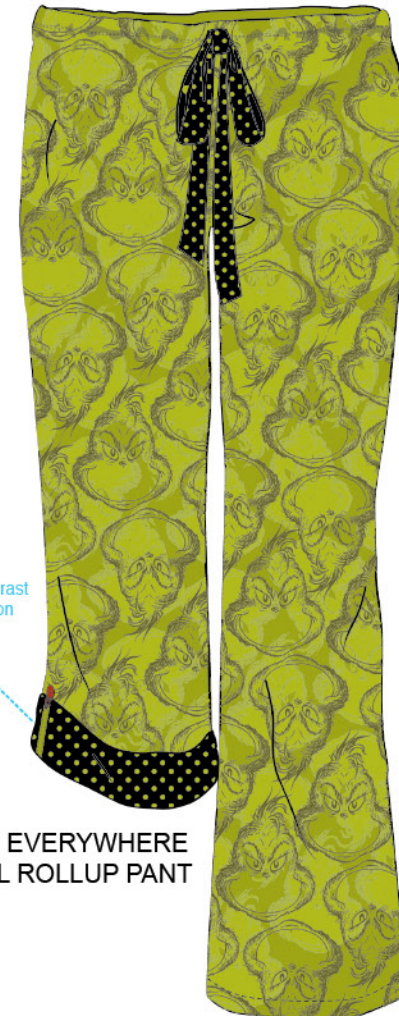

CHILLY WILLY SNOWFLAKE STRIPE-RED
THERMAL LEGGING

SNOWFLAKE TINK-BLUE
THERMAL LEGGING

ASK ST. MICK!-BLACK
THERMAL LEGGING

STEALING CHRISTMAS
SCOOP NECK LS TEE

Silver Lurex Contrast Stitch

GRINCH FACE
SCOOP NECK LS TEE

GRINCH GRINCH GRINCH
SCOOP NECK LS TEE

Clear Gloss Black Grinch Outline

Poly Satin Contrast Cuffs and Ribbon

COKE BEAR ICY CHECK
FLANNEL ROLLUP PANT

Poly Satin Contrast Cuffs and Ribbon

GRINCH EVERYWHERE
FLANNEL ROLLUP PANT

Clear Gloss
Black Grinch
Outline

RUDOLPH SNOW DAY
SCOOP NECK LS TEE

COKE BEAR LIP SMACKER
SCOOP NECK LS TEE

CHILLY WILLY POLKA
SCOOP NECK LS TEE

EEYORE XMAS HEAD
SCOOP NECK LS TEE

MICKEY MICKEY!
SCOOP NECK LS TEE